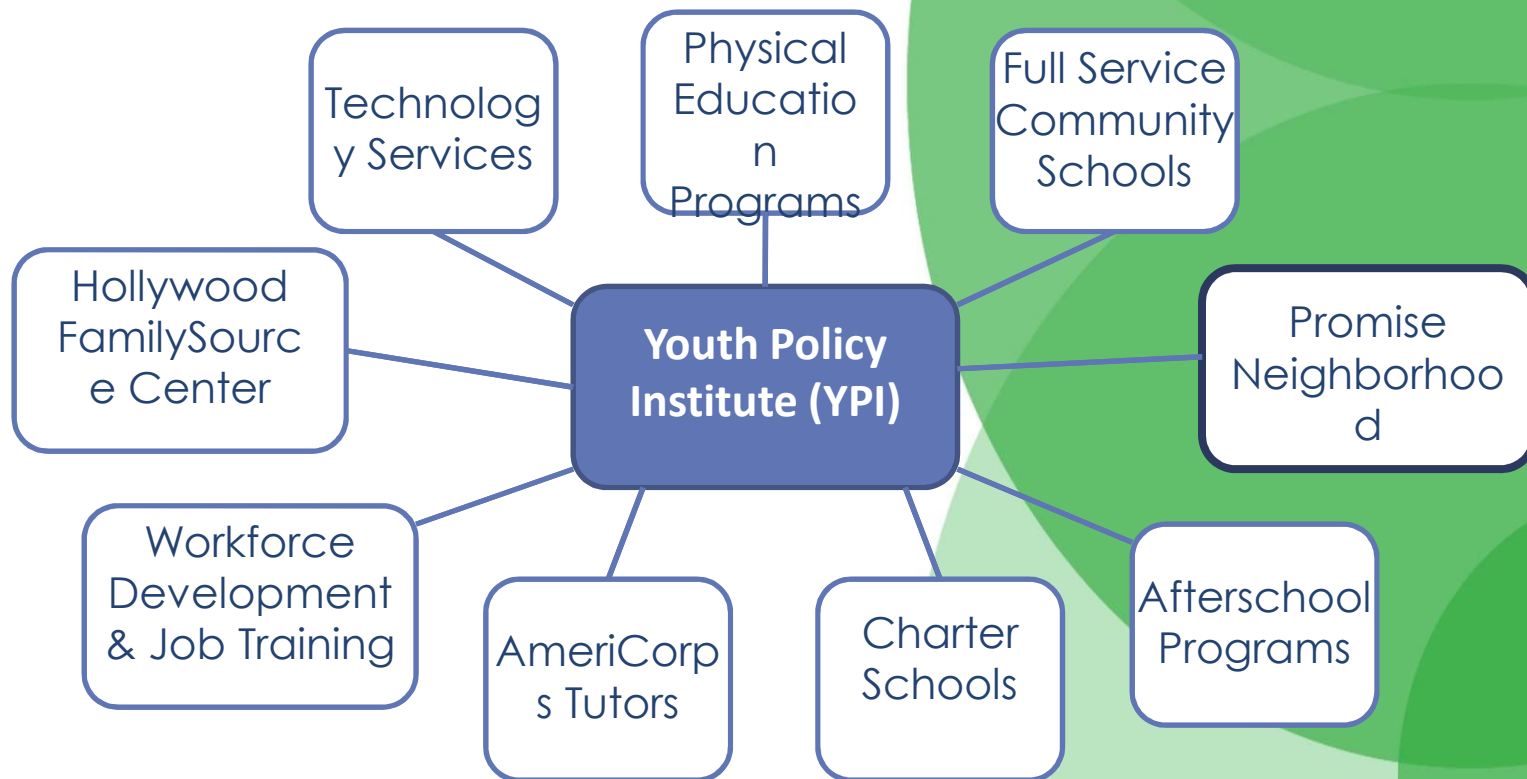

LOS ANGELES
PROMISE
NEIGHBORHOOD

Los Angeles CNI and BCJI

June, 2014

YOUTH POLICY INSTITUTE

The Youth Policy Institute (YPI) transforms Los Angeles neighborhoods using a holistic approach to reduce poverty by ensuring families have access to high quality schools, wrap-around education and technology services, enabling a successful transition from cradle to college and career. YPI serves over 100,000 youth and adults annually at 125 program sites throughout the city.