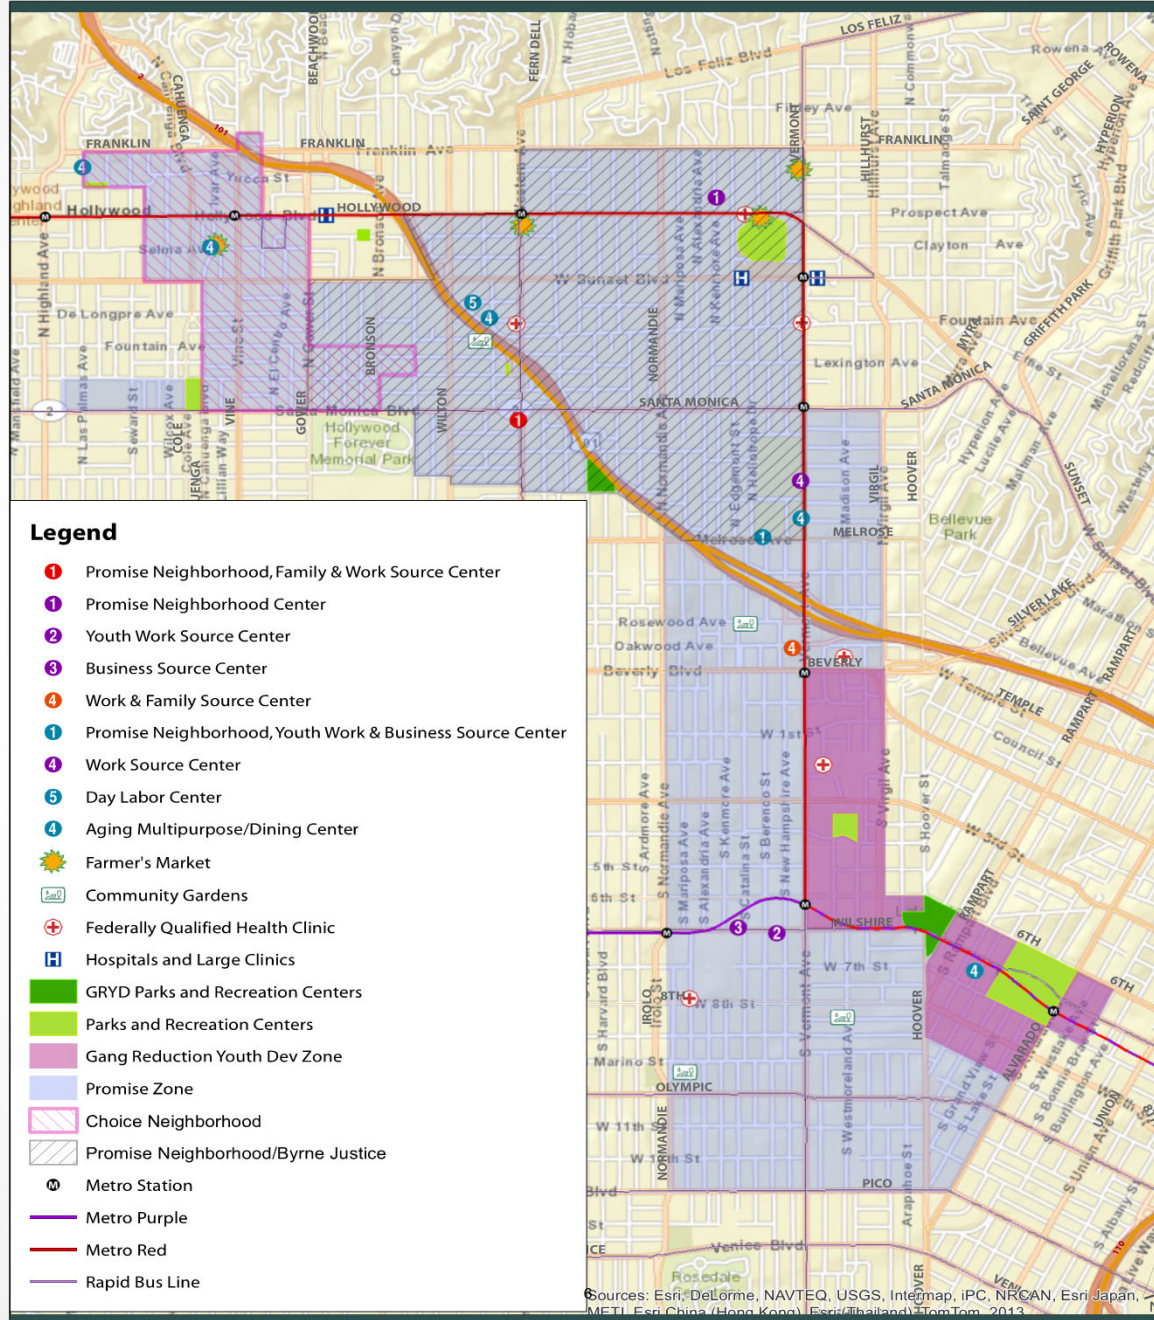

LOS ANGELES
PROMISE
NEIGHBORHOOD

Los Angeles CNI and BCJI

June, 2014

YOUTH POLICY INSTITUTE

The Youth Policy Institute (YPI) transforms Los Angeles neighborhoods using a holistic approach to reduce poverty by ensuring families have access to high quality schools, wrap-around education and technology services, enabling a successful transition from cradle to college and career. YPI serves over 100,000 youth and adults annually at 125 program sites throughout the city.

Los Angeles Promise Zone

Community Assets

Promise Neighborhood/BCJ Hollywood

Promise Neighborhood/BCJI Pacoima